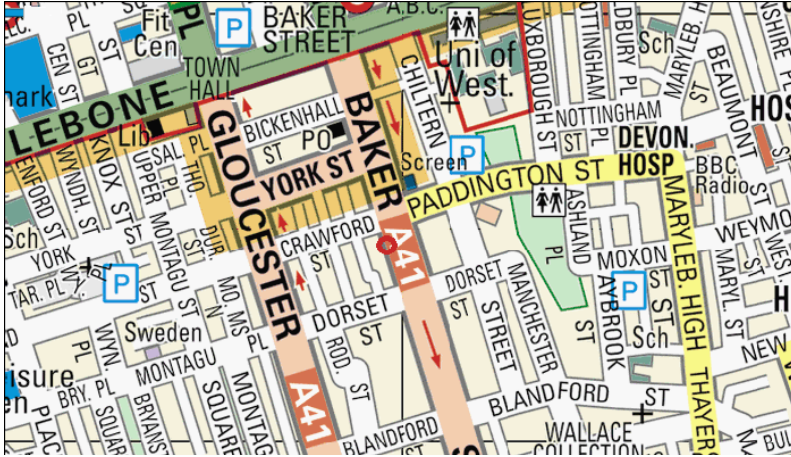

Directions to Personal Career Management Offices in Baker Street

**83 Baker Street
London
W1U 6LA**

Tel: 0207 060 7318

By Public Transport

Baker Street underground station is the nearest tube and provides links to the Bakerloo, Circle, Jubilee, and Metropolitan line services. National Rail services are available from Marylebone Station and Paddington Station.

83 Baker Street is situated less than 5 minutes walk from Baker Street underground station.

Upon exiting the station and crossing Marylebone Road, walk south down the right hand side of Baker

Street. 83 Baker Street is opposite the HSBC Bank.

By Car

Parking is available either at NCP car parks or by meter on Baker Street and surrounding streets.