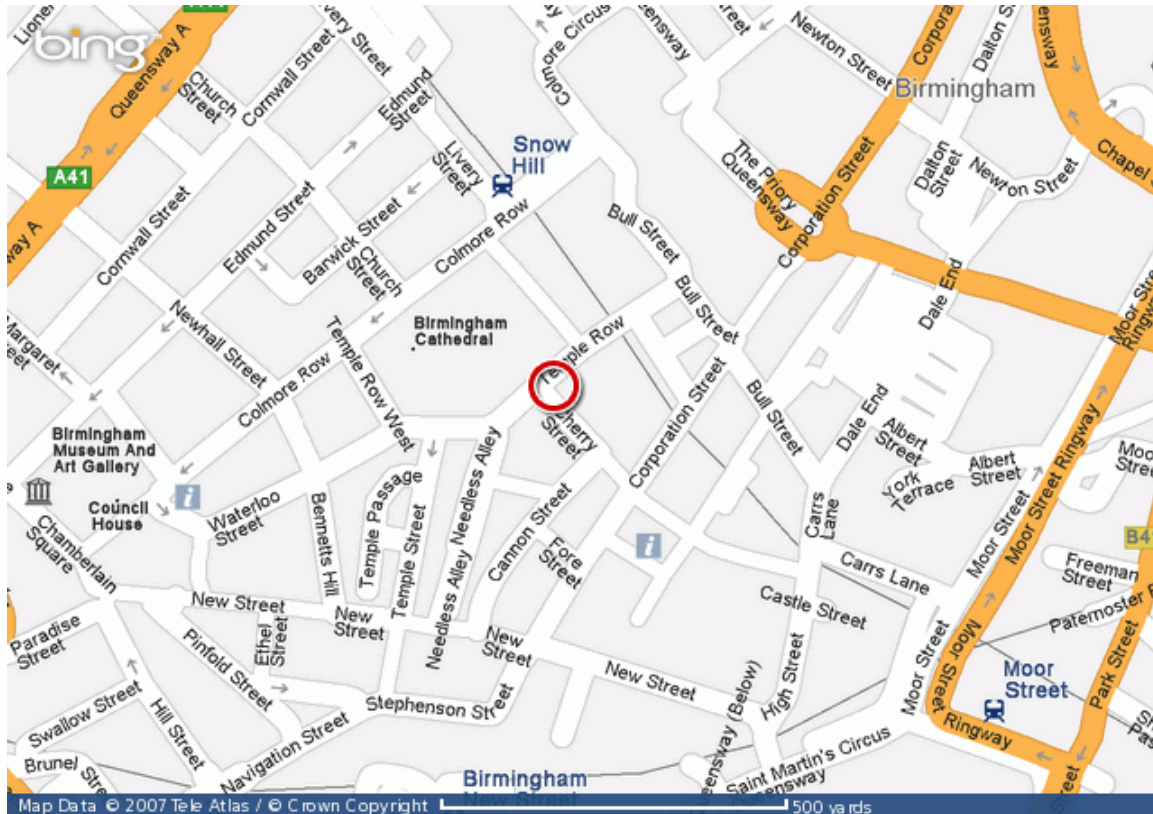

Directions to Personal Career Management Offices in Birmingham

**43 Temple Row
Birmingham
B2 5LS**

Tel: 0121 416 0200

Our Birmingham office, based in the City Centre, is easily accessible from all major routes in and out of Birmingham. It is only a short walk from both New Street and Snow Hill stations

WALKING FROM THE CITY CENTRE:

- Make your way to Corporation Street and look for the turning into Cherry Street - immediately adjacent to House of Fraser/Rackhams
- Follow Cherry Street until you reach the Lloyds TSB building - about 300 yards on, located on the corner of Temple Row and Cherry Street and facing Birmingham Cathedral
- Our office is located next door on Temple Row. Look for a large glass-fronted entrance, again facing the Cathedral.

BY CAR: Nearest NCP Car Park - Livery Street (5 minutes walk)

- Leave the M6 at junction 6 and follow the Aston expressway.
- Take the second exit on the left from the expressway - this brings you to St Chads Circus.
- Turn left at St Chads Circus which brings you to Colmore Circus and here take the exit for Colmore Row.
- From Colmore Row look for a right turning to Livery Street, and follow signs from here to the NCP car park (also next to Snow Hill Station). This is a pay-and-display facility.
- Once parked make your way out of the entrance, continue up the slope to Colmore Row and follow the instructions below.

BY RAIL:

From Snow Hill:

- Follow the main exit route from the station, which will bring you out onto Colmore Row
- Turn right and follow the road until you see the large green square and Birmingham Cathedral on your left.
- Cross the square, keeping the Cathedral on your right. You will see 43 Temple Row ahead of you located between House of Fraser and Lloyds TSB.