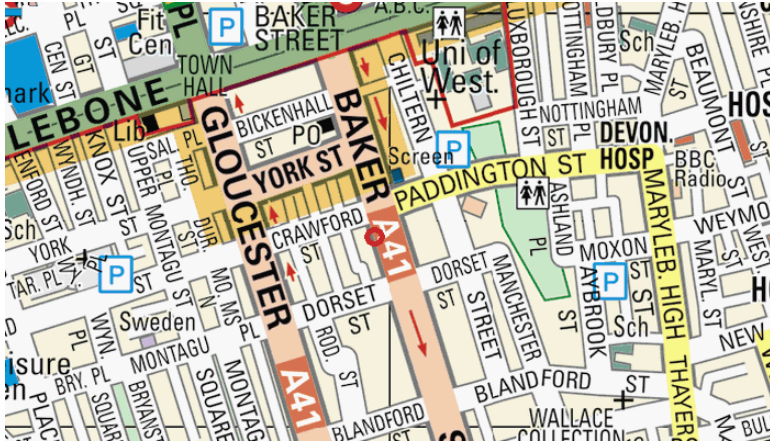

Directions to Personal Career Management Offices in Baker Street

**83 Baker Street
London
W1U 6LA**

Tel: 0207 060 7318

By Public Transport

Baker Street underground station is the nearest tube and provides links to the Bakerloo, Circle, Jubilee, and Metropolitan line services. National Rail services are available from Marylebone Station and Paddington Station.

83 Baker Street is situated less than 5 minutes walk from Baker Street underground station.

Upon exiting the station and crossing Marylebone Road, walk south down the right hand side of Baker Street. 83 Baker Street is opposite the HSBC Bank.

By Car

Parking is available either at NCP car parks or by meter on Baker Street and surrounding streets.