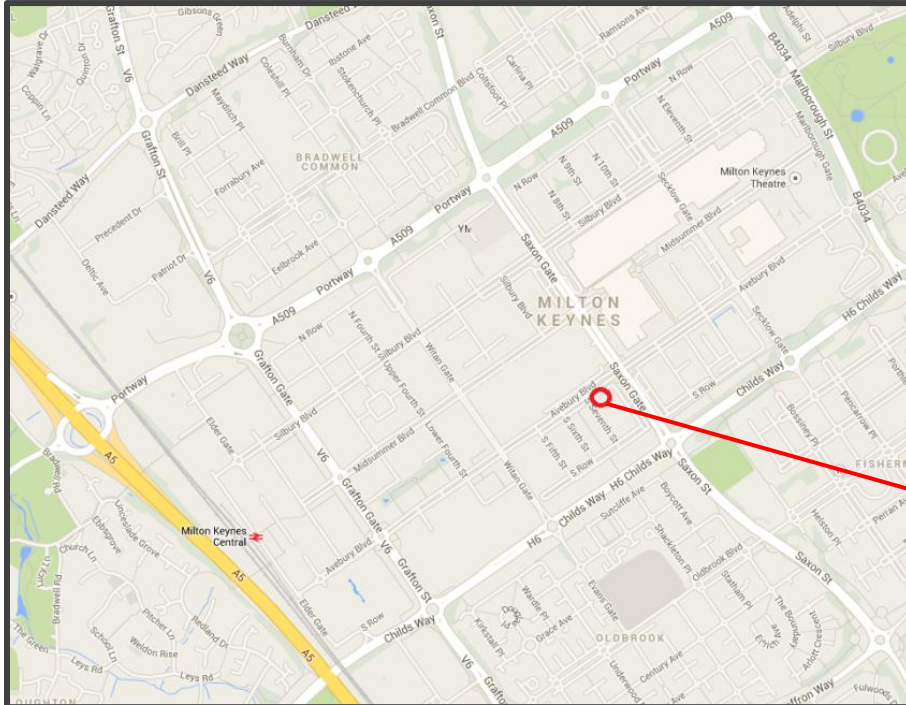

Personal Career Management Offices in Milton Keynes

500 Avebury Boulevard
Milton Keynes
MK9 2BE
Tel: 01908 930 200

Our offices are conveniently located in Central Milton Keynes with excellent links to a main line rail station and the north/ south motorway network.

By Rail

Milton Keynes Central is serviced by London Midland and is a 15 minute walk from our office. On leaving the station turn right. In 175 metres turn left onto Avebury Boulevard. Go through two roundabouts and one set of traffic lights. Turn right onto South Seventh Street, then first left onto South Row. The offices will be on the right.

By Road

From M1 Junction 14 take the A509 sign-posted Milton Keynes. At the next roundabout continue straight on to the A4146 Childs Way (H6). Continue on Childs Way for approximately 2.5 miles. Turn right at the roundabout onto Saxon Gate. At the first set of traffic lights, turn left onto Avebury Boulevard. 500 Avebury Boulevard is the first building on your left.

From A5 take the A509, Portway (H5) towards Central Milton Keynes. At the second roundabout turn right onto Witan Gate. At the third set of traffic lights turn left onto Avebury Boulevard. 500 Avebury Boulevard is the last building on the right before the next set of traffic lights.

On street pay and display parking is available around the building, in the Midsummer Place multi storey and three hour free parking is also available in the Sainsbury's car park on Avebury Boulevard/Witan Gate.