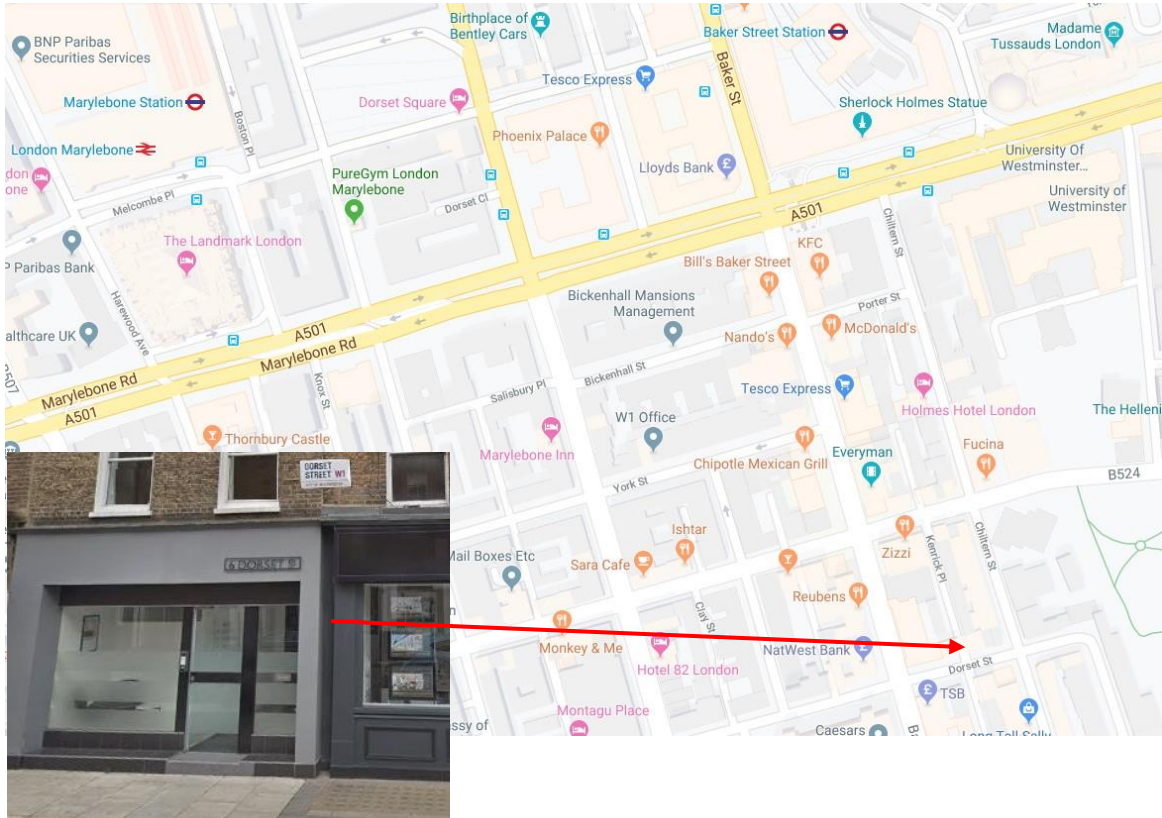

Directions to Personal Career Management Office in London

6 Dorset Street, London, W1U 6QL

Tel: 020 7788 7507

By Rail

Baker Street tube station is the nearest tube, and provides links to the Bakerloo, Circle and Hammersmith and City, Jubilee, and Metropolitan line services. 6 Dorset Street is situated approximately 6 minutes' walk from Baker Street tube station. National Rail services are also available from Marylebone and Paddington Station.

Upon exiting Baker Street station and crossing Marylebone Road, walk south down the left-hand side of Baker Street. Turn left onto Dorset Street and our office is approximately 40 metres on the left.

By Car