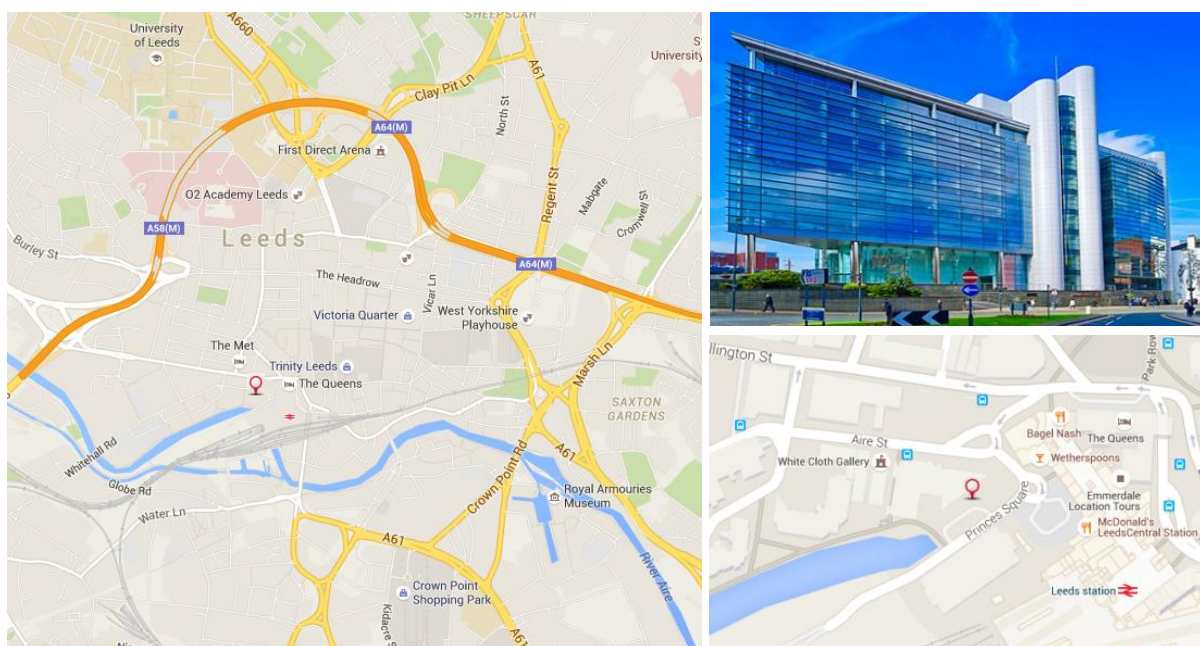

Directions to Personal Career Management Meeting Rooms in Leeds

Personal Career Management Meeting Rooms

Regus

Princes Exchange

Princes Square

Leeds

LS1 4HY

Tel: 0113 800 0113

Our meeting rooms are conveniently located in the city centre, next to Leeds railway station.

By Road

From the North A1

Exit the A1 at A64 Leeds/York turn off and join the A64 following the signs to Leeds/Leeds City Square. Keep on the Inner Ring Road and take the City Square Exit. Keep in left hand lane and at the traffic lights bear right following signs for the international pool. Keep in the left hand lane and just before the next set of traffic lights, turn left following the signs to City Square. Join Wellington Street and take the 2nd right following the signs to the Train Station. Turn left at the T-Junction, straight on at the next traffic lights. Princes Exchange is on the left hand side opposite the Train Station.

From the South A1

Exit the M1 Junction 43 taking the M621 towards Leeds Central. Follow the signs to Leeds Central/City Centre and Train Station. Go straight on at the Hilton Hotel (Victoria Road Roundabout), keeping to the left going under the bridge. At the traffic lights keep left and enter Wellington Street, take the 1st left after the Queens Hotel into Princes Square.

By Rail

Based behind Leeds train station, our meeting rooms are a 2 minute walk away.

In the station, head past the ticket office. At Wetherspoons turn left, exiting the station. Princes Exchange is immediately across the road.