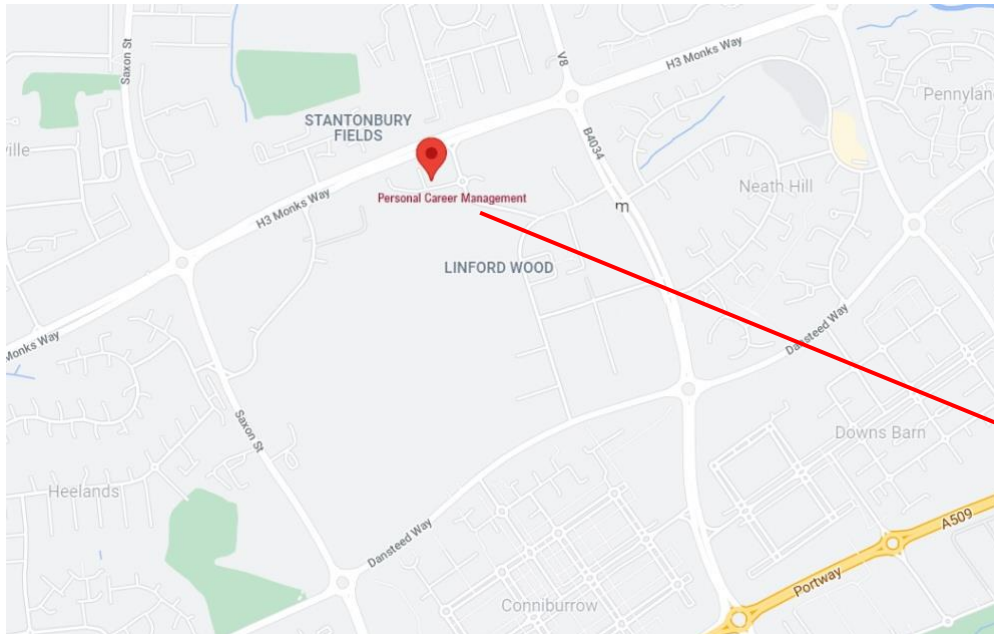

Personal Career Management Offices in Milton Keynes

Suite 14, Milton Keynes Business Centre
Foxhunter Drive
Linford Wood
Milton Keynes
MK14 6GD
Tel: 01908 930 200

Our offices are conveniently located in Milton Keynes with excellent links to a main line rail station and the north/ south motorway network and the A5.

By Rail

Milton Keynes Central is serviced by London Midland and is a 2.5 mile (5 minute) car drive from our office. Taxis are available at the station.

By Road

From M1

Our offices are 3.6 miles from M1 Junction 14. Take the A509 Portway sign-posted Milton Keynes and continue for 1.9 miles until the North Overgate roundabout where you turn right onto Overstreet (V9). Continue on Overstreet for 0.8 miles until the roundabout with Monks Way (H3) where you turn left. In 0.3 miles turn left onto Foxhunter Drive and then right into Milton Keynes Business Centre. Suite 14 is in the white building immediately on your right. Parking is free and unallocated.

From A5

Our offices are 2.8 miles from Bancroft roundabout on the A5. Take the Monks Way (H3) exit and stay on that road until the B4034 roundabout where you take the fourth exit to return on yourself. After 233 feet, turn left into Foxhunter Drive and then right into Milton Keynes Business Centre. Suite 14 is in the white building immediately on your right. Parking is free and unallocated.