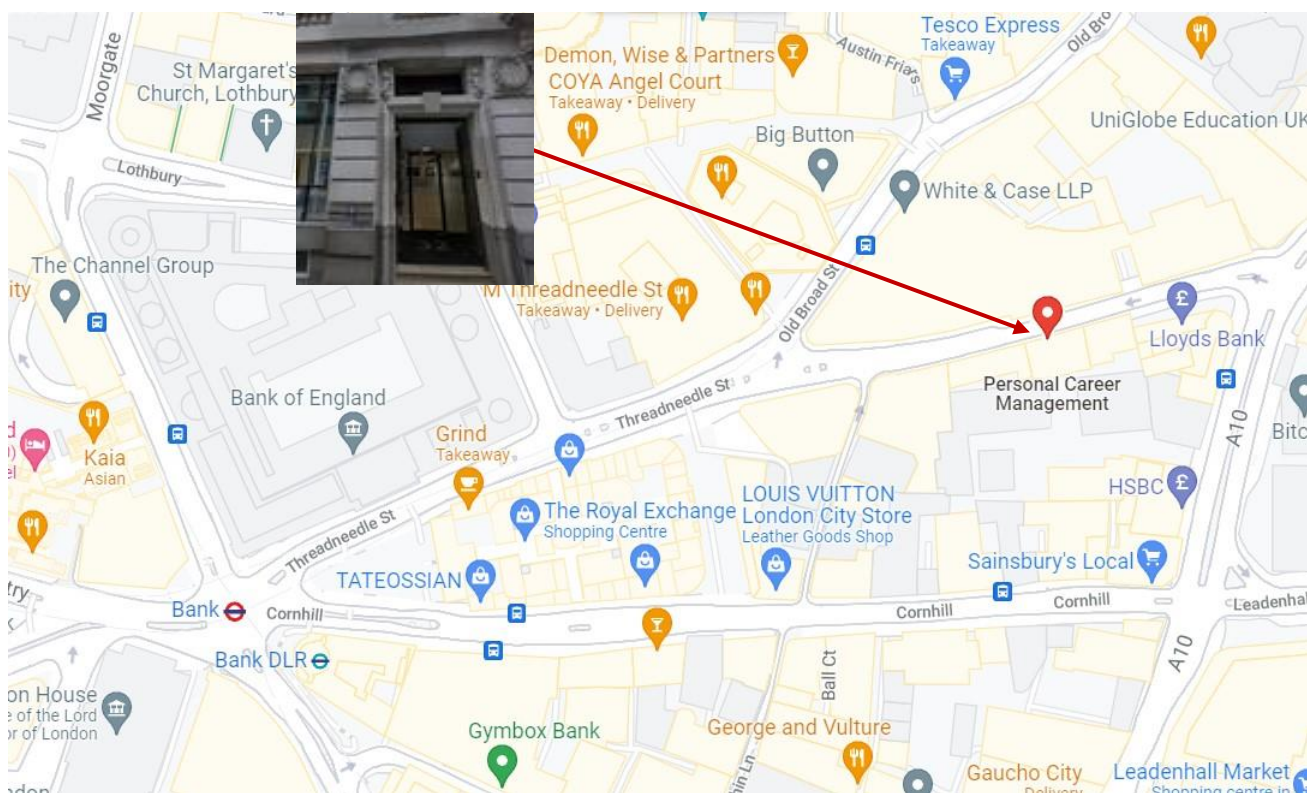

Directions to Personal Career Management Office in London

32 Threadneedle Street, London, EC2R 8AY

Tel: 0207 060 7318

By Rail

Bank Station is the nearest tube and provides links to the Central, Northern and Waterloo & City Line. 32 Threadneedle Street is situated approximately 4 minutes' walk from Bank Station. Upon exiting Bank Station walk north-east on Threadneedle Street and our office is approximately 270 yards on the right.